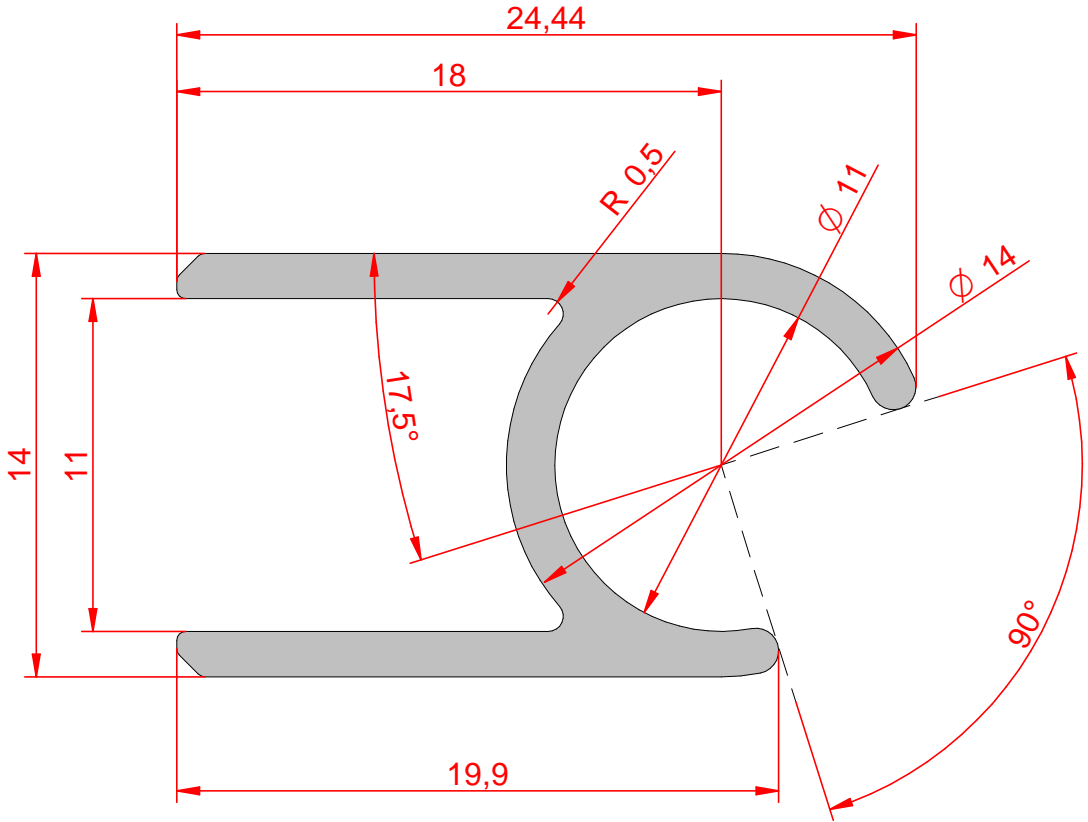

Reviews			
Rev	Description	Date	Approved

4:1

1:1

	Name	Date	
Drawn	B.Feliu-DSA	14/08/19	
Controlled			
Material: AA6060T5			A4 profil female 128-178 Rev 01
Weight meter: 0,243 kgs /m.l.			
Weight piece:			File: GTW0-ECOF-F178.dft
For more technical information request electronic files.			Scale: 1:1 4:1 GTW0-ECOF-F178